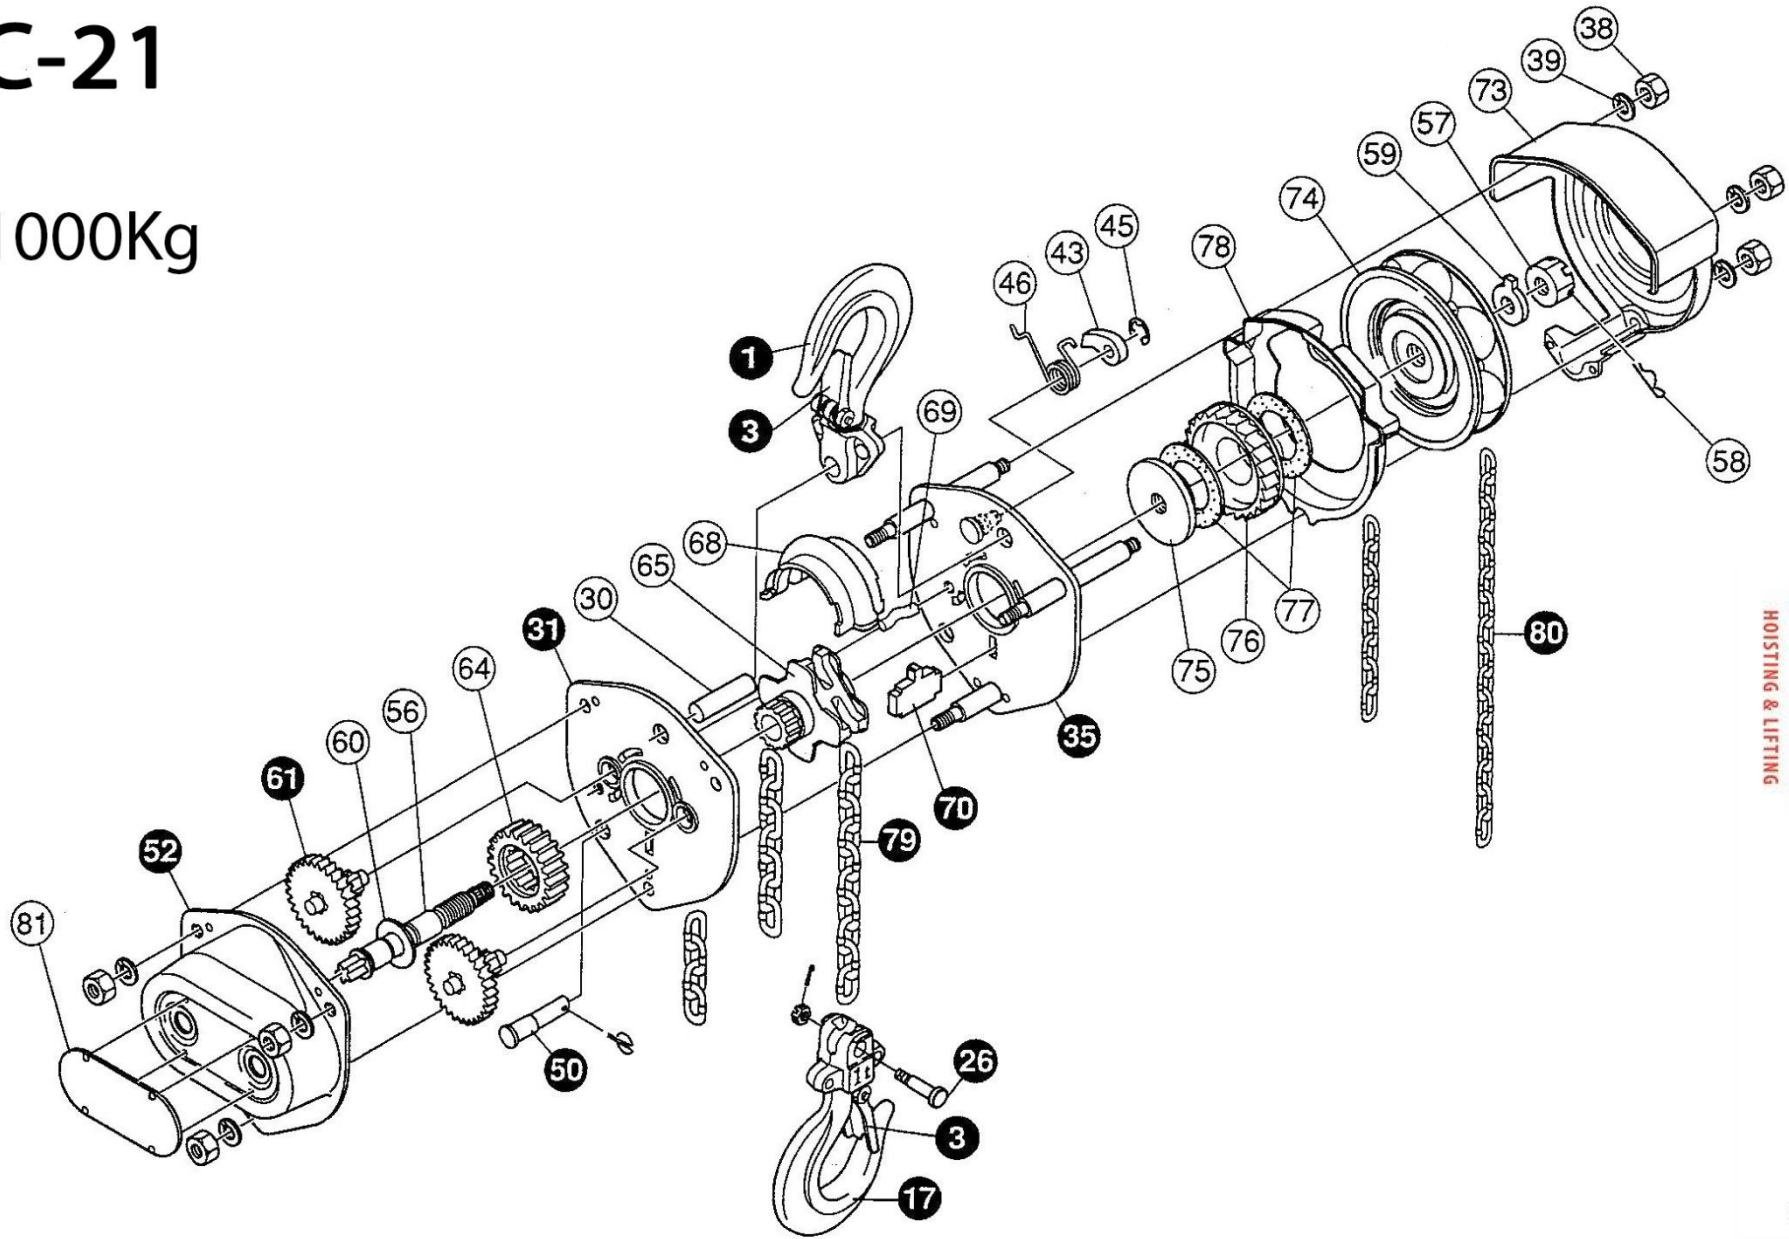

C-21

1000Kg

REMA
HOISTING & LIFTING

Work made easy.

#	PARTS NAME	PARTNUMBER	NOTES
1	TOPHOOK	4331101	
3	SATETY LATCH	4331103	
17	BOTTOMHOOK	4331117	
26	CHAIN BOLT	4331126	
30	TOP HOOK PIN	4331130	
31	GEAR SIDE PLATE	4331131	
35	WHEEL SIDE PLATE	4331135	
38	HEX NUT	4331138	
39	SPRING WASHER	4331139	
43	PAWL	4331143	
45	E-RING	4331144	
46	PAWL SPRING (SET)	4331146	
50	CHAIN STOP	4331150	
52	GEAR CASE	4331152	
56	PINION SHAFT	4331156	
57	CASTLE NUT	4331157	
58	R PIN	4331158	
59	CHECK WASSER	4331159	
61	GEAR SET	4331161	
64	LOAD GEAR	4331164	
65	LOAD SHEAVE	4331165	
68	CHAIN GUIDE	4331168	
70	CHAIN STRIPPER	4331170	
73	HAND WHEEL COVER	4331173	
74	HAND WHEEL	4331174	
75	DISC HUB	4331175	
76	RATCHET WHEEL	4331176	
77	FRICTION DISC	4331177	
78	BRAKE COVER	4331178	
81	NAME PLATE	4331181	